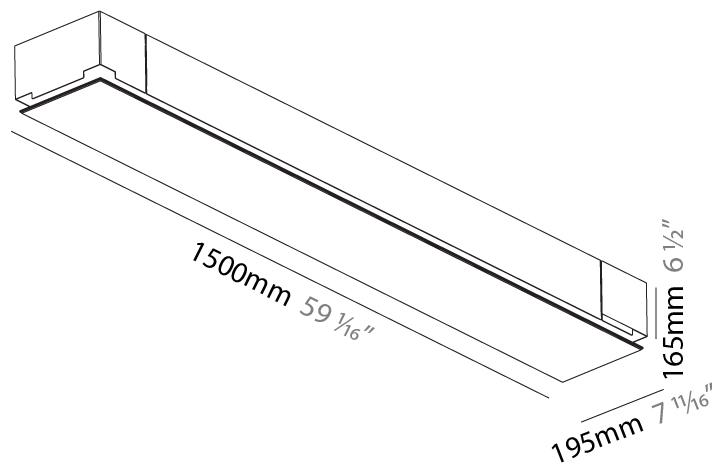

Series: Pi2
Subseries: Pi2 Whiteline
Brand: Prolight
Division: Architectural
Mounting Type: Trimless
Mounting Location: Ceiling
Subcategory: Ambient

PHYSICAL

Shape: Rectangle
Length (mm): 1500
Length (in): 59 1/16"
Width (mm): 195
Width (in): 7 11/16"
Depth (mm): 165
Depth (in): 6 1/2"
Ceiling Thickness (mm): 10 / 12.5 / 15 / 25 / 30
Ceiling Thickness (in): 3/8 or 1/2 or 9/16 or 1 or 1 3/16
Min. Recessing Depth (mm): 180
Min. Recessing Depth (in): 7 1/16"
Light Distribution: Direct
Weight (kg): 9.7
Weight (lbs): 21.34
Diffuser: PMMA - Opal
Fixture Material: Extruded Aluminum / Steel
Cut-out Measurements: 1535mm / 60 7/16" x 230mm / 9 1/16"
Upon Request: Unique Sizes Unique Ceiling Thickness Unique Mounting Depth Spot Inserts

ELECTRICAL

Lamp Type: LED (Zhaga Standard)
Total Output Wattage (W): 47.8
Dimming: [Tri-Mode (Non-Dimming and Phase Dimming (120Vac only) and 0-10V Dimming)](#)
Driver Included: Yes
Driver Location: Integrated
Driver Type: Constant Current - Universal
Driver Class: Class 2
Input Voltage (V): 120 - 277
Constant Current (MA): 500

LED

Color Temperature (°K): [3000](#) / [3500](#) / [4000](#)
Max. Delivered Lumen (lm): 3890 / 4194 / 4280
CRI: >80 CRI
Efficiency (%): 0.611
Lamp Life (hrs): 50000
Upon Request: RGB-W Tunable White Special Color Temperature CRI90

OPTICAL

RATINGS AND CERTIFICATIONS

Certified By: Certified for North American Standards
IP rating: IP20

PROJECT
TYPE
SPECIFIER
QUANTITY
DATE