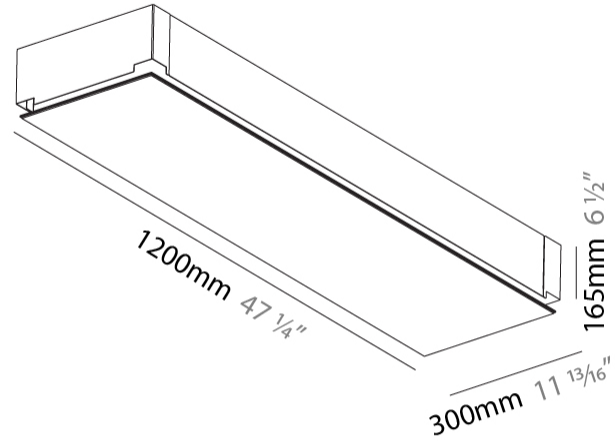

GENERAL

Series: Pi2
Subseries: Pi2 Whiteline
Brand: Prolicht
Division: Architectural
Mounting Type: Trimless
Mounting Location: Ceiling
Subcategory: Ambient

PHYSICAL

Shape: Rectangle
Length (mm): 1200
Length (in): 47 1/4
Width (mm): 300
Width (in): 11 13/16
Depth (mm): 165
Depth (in): 6 1/2
Ceiling Thickness (mm): 10 / 12.5 / 15 / 25 / 30
Ceiling Thickness (in): 3/8 or 1/2 or 9/16 or 1 or 1 3/16
Min. Recessing Depth (mm): 180
Min. Recessing Depth (in): 7 1/16
Light Distribution: Direct
Weight (kg): 12.564
Weight (lbs): 27.64
Diffuser: PMMA - Opal
Fixture Material: Extruded Aluminum / Steel
Cut-out Measurements: 1235mm / 48 5/8" x 335mm / 13 3/16"
Upon Request: Unique Sizes Unique Ceiling Thickness Unique Mounting Depth Spot Inserts

ELECTRICAL

Lamp Type: LED (Zhaga Standard)
Input Wattage (W): 55
Total Output Wattage (W): 46
Dimming: [Tri-Mode (Non-Dimming and Phase Dimming (120Vac only) and 0-10V Dimming)](#)
Driver Included: Yes
Driver Location: Integrated
Driver Type: Constant Current - Universal
Driver Class: Class 2
Input Voltage (V): 120 - 277
Constant Current (MA): 350

LED

[Color Temperature (°K): 3000 / 3500 / 4000](#)
Max. Delivered Lumen (lm): 4350 / 4410 / 4500
CRI: >80 CRI
Efficiency (%): 0.651
Lamp Life (hrs): 50000
Upon Request: RGB-W Tunable White Special Color Temperature CRI90

OPTICAL

RATINGS AND CERTIFICATIONS

Certified By: Certified for North American Standards
IP rating: IP20